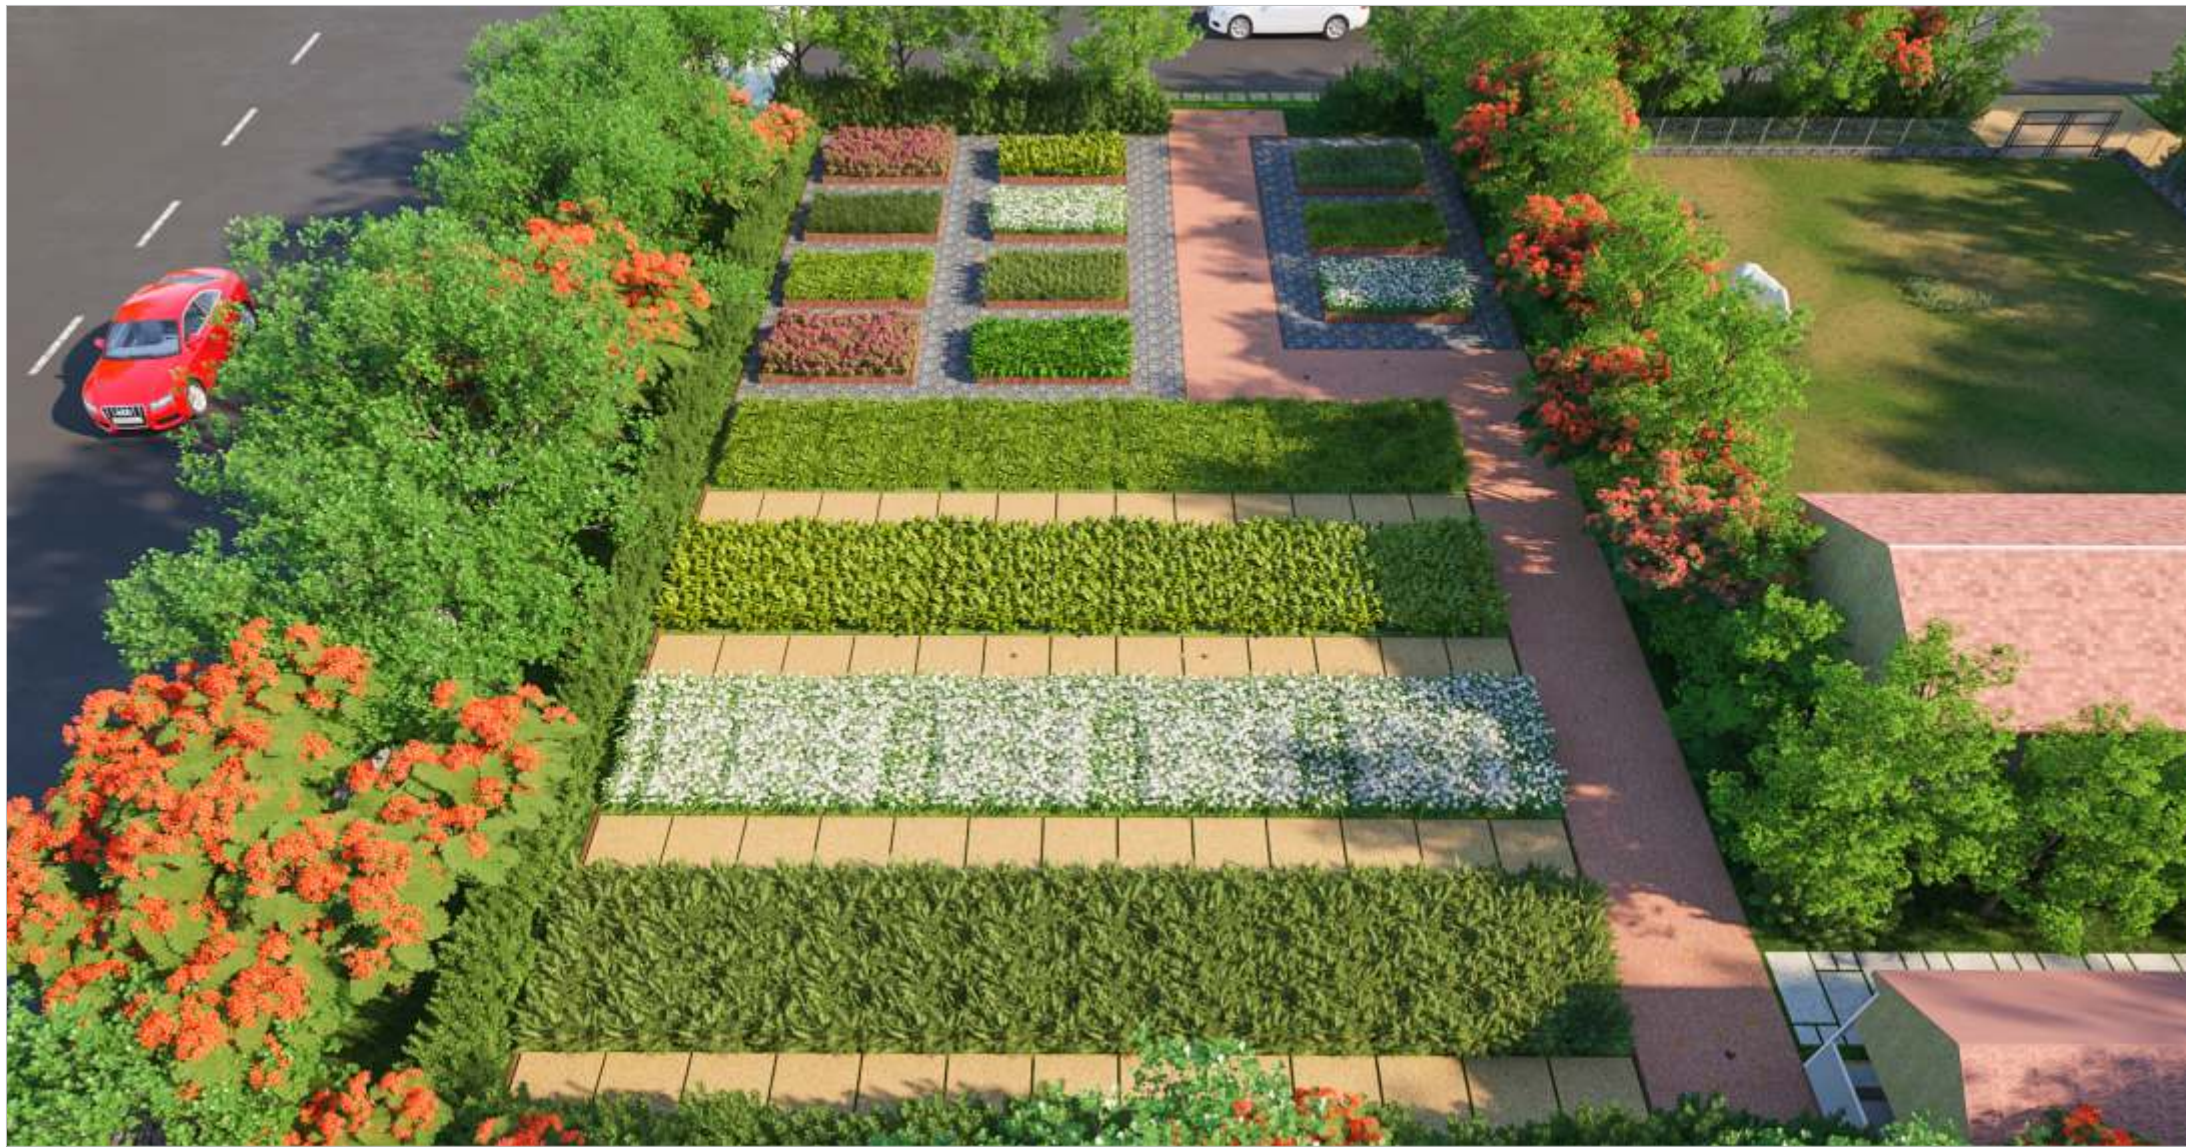

Welcome to CK Atmos Breathe.

Welcome to a home that is nestled between a 3000 acre reserve forest and a picturesque lake.

CK Atmos Breathe is an urban paradise that bridges the gap between our desire for modern comforts and the nature that nurtures healthy lifestyle. It is ideally located between a forest on one side and a small lake on the other.

Drive in and explore a world that is meticulously planned with aesthetic spots of relaxation and farmhouse plots with vegetables and fruit bearing plants. Experience life beyond walls.

Experience nature & its beauty in varied forms

As you drive in, the lush landscaping on the either side of the road entice you to explore a rare and wonderful mix of urban and rural ambience, blended seamlessly with many attractions and modern day comforts and design.