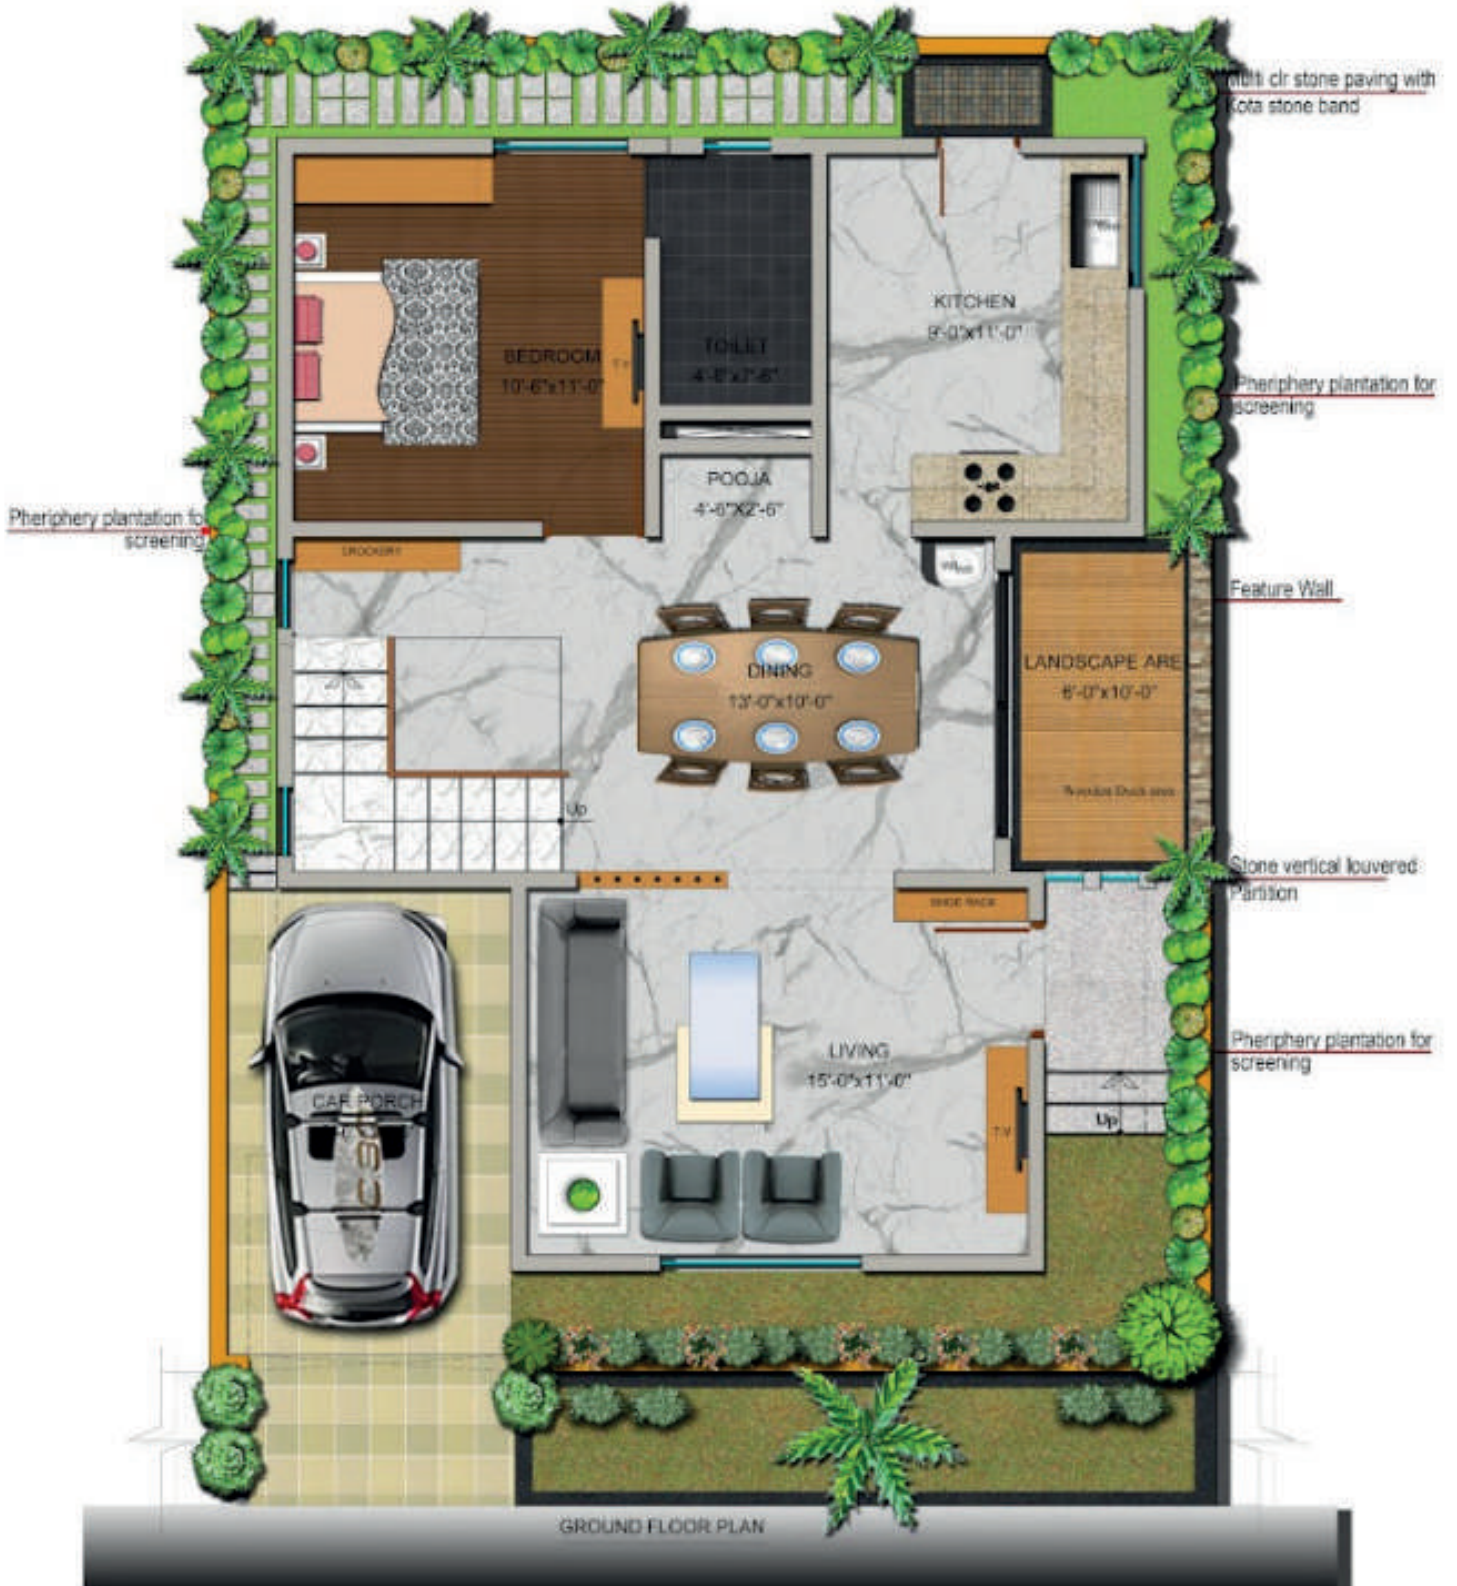

GROUND FLOOR PLAN